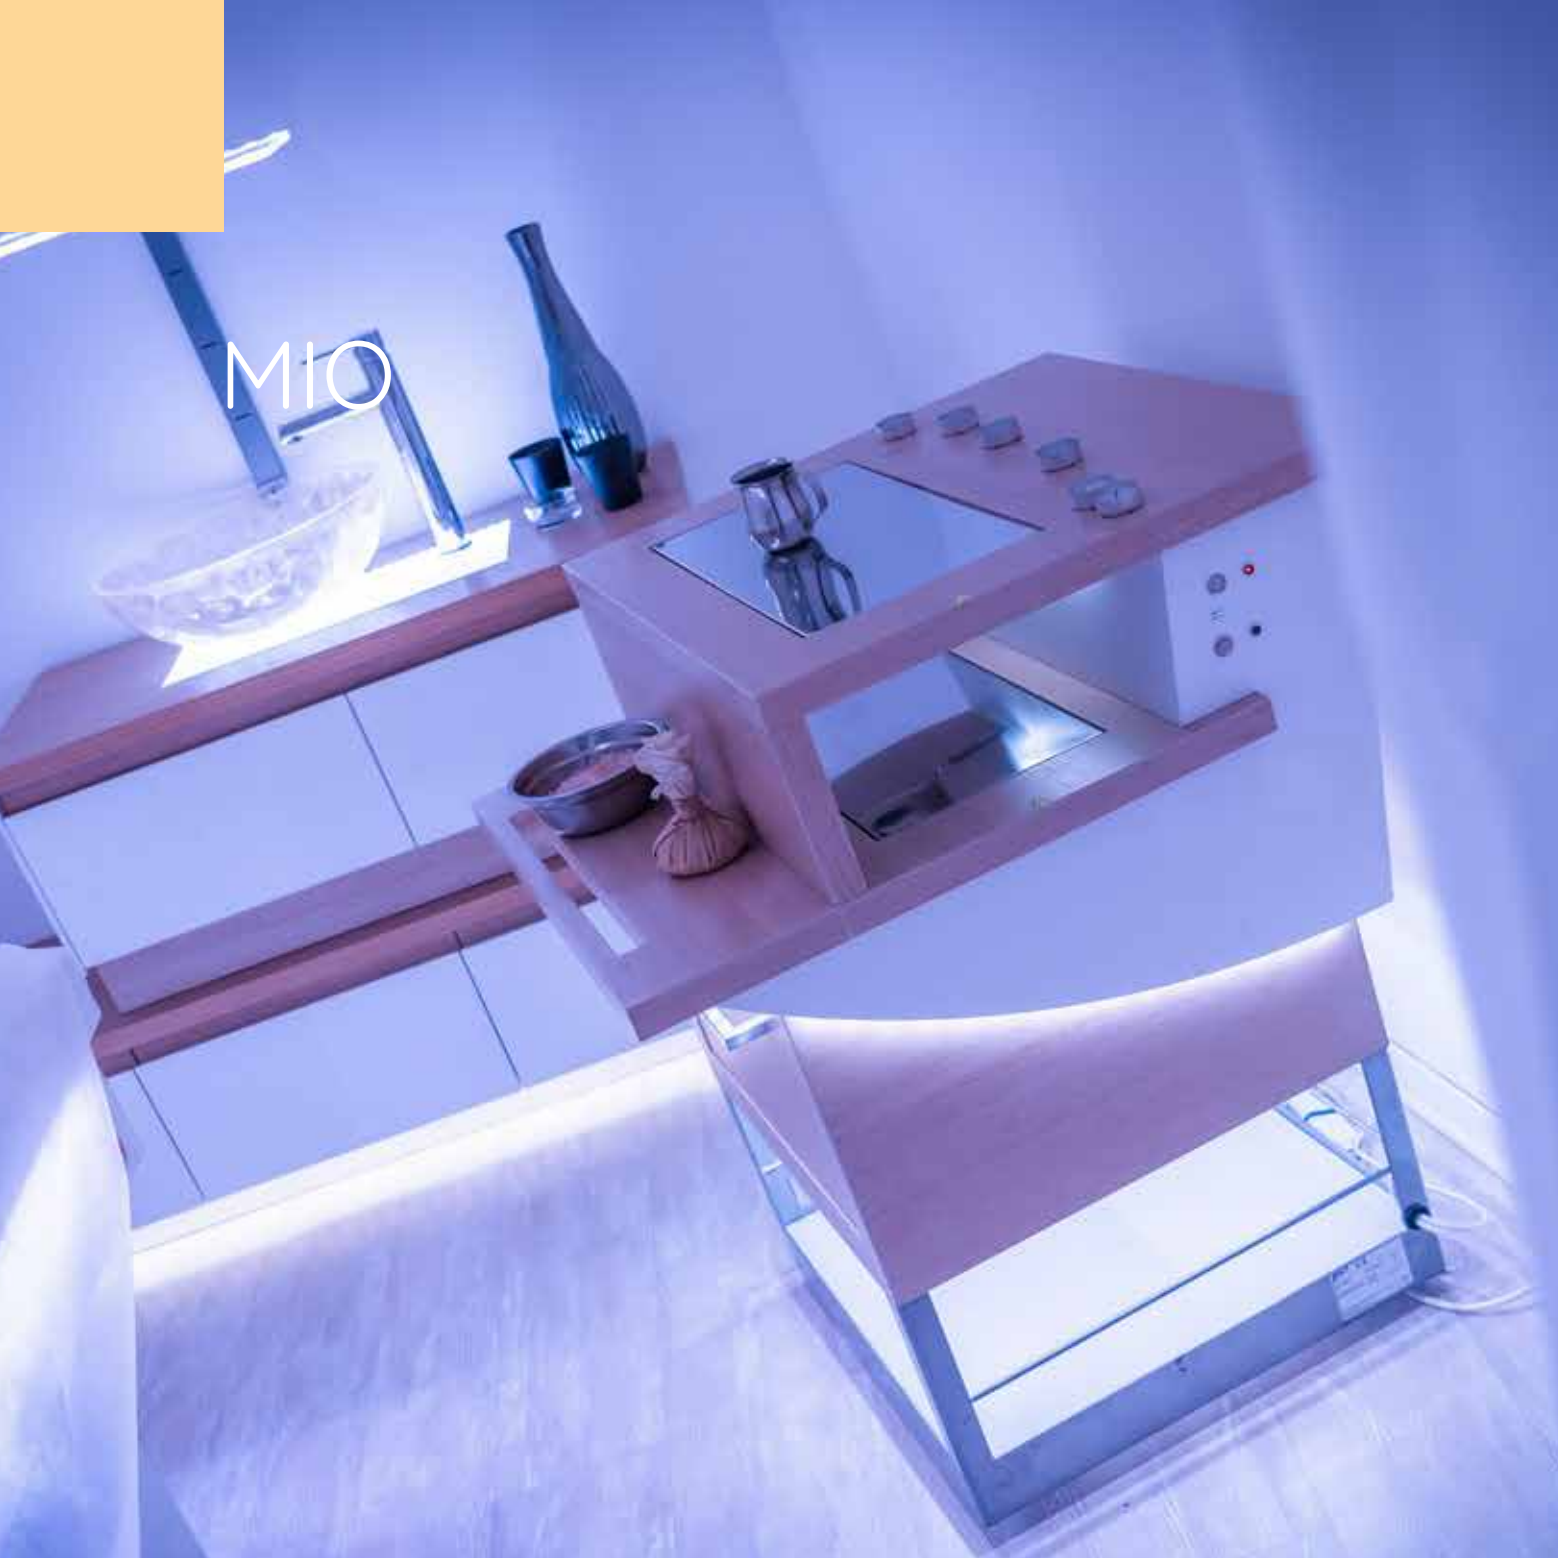

Discover the luxury of our beds for spas and beauty centers, designed to offer enveloping massages, thermal treatments, and rituals that awaken the senses. Our beds are also available with a water mattress, Himalayan salt, or sand, providing personalized options for the utmost comfort of your clients. Beds with steam bath and Scottish shower, tables for Hammam, beds for treatments with music, warmth, aromas, and color cycles: find the bed that best suits your needs for uncompromising well-being. Choose excellence with ISO Benessere®.

Distinguish your center with the elegance and functionality of our professional furniture line. Carefully designed in Italy, our collection offers a perfect blend of style and practicality, harmonizable with other ISO Benessere equipment. Discover the exclusivity of ISO Benessere®, where furniture becomes an art in itself, elevating your center to new heights of sophistication and professionalism.

LUMINA

LUMINA

ILLUMINATED EQUIPPED WALL FOR SPAS
AND BEAUTY CENTERS.

MIO

The image shows a spa treatment room. In the foreground, a massage table is covered with a red and white striped towel. In the middle ground, a wooden trolley holds several bottles of spa products and lit candles. The background features a wall with a decorative, abstract pattern in shades of pink and red. A semi-transparent text box is overlaid on the upper part of the image.