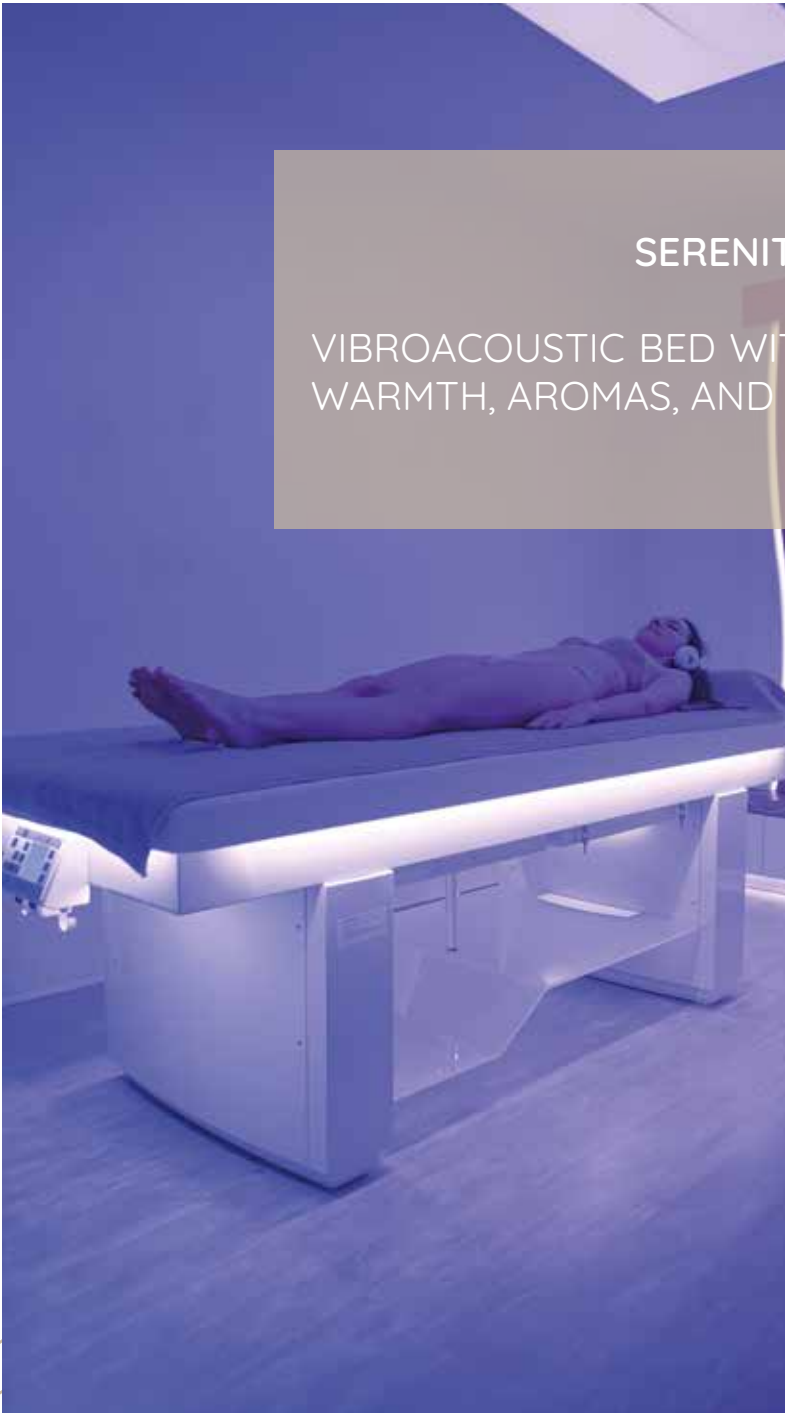

Discover the luxury of our beds for spas and beauty centers, designed to offer enveloping massages, thermal treatments, and rituals that awaken the senses. Our beds are also available with a water mattress, Himalayan salt, or sand, providing personalized options for the utmost comfort of your clients. Beds with steam bath and Scottish shower, tables for Hammam, beds for treatments with music, warmth, aromas, and color cycles: find the bed that best suits your needs for uncompromising well-being. Choose excellence with ISO Benessere®.

AMOR

AMOR

THERMAL STEAM BED WITH SCOTTISH
SHOWER, STEAM BATH, COLOR CYCLES,
MUSIC, AND AROMAS.

SALUS

SALUS

MULTIFUNCTIONAL BED WITH WATER MATTRESS, COLOR CYCLES, MUSIC, AROMAS, AND PHOTOBIOSTIMULATION.

SERENITY

SERENITY

VIBROACOUSTIC BED WITH COLOR CYCLES,
WARMTH, AROMAS, AND MUSICAL MASSAGE.

A woman with long dark hair is lying on her back on a rectangular, glowing blue light panel. She is wearing a black bikini. Her eyes are closed, and she has a serene expression. The background is dark, and the light from the panel illuminates her body. The word "EDEN" is written in white capital letters in the upper left corner of the image.