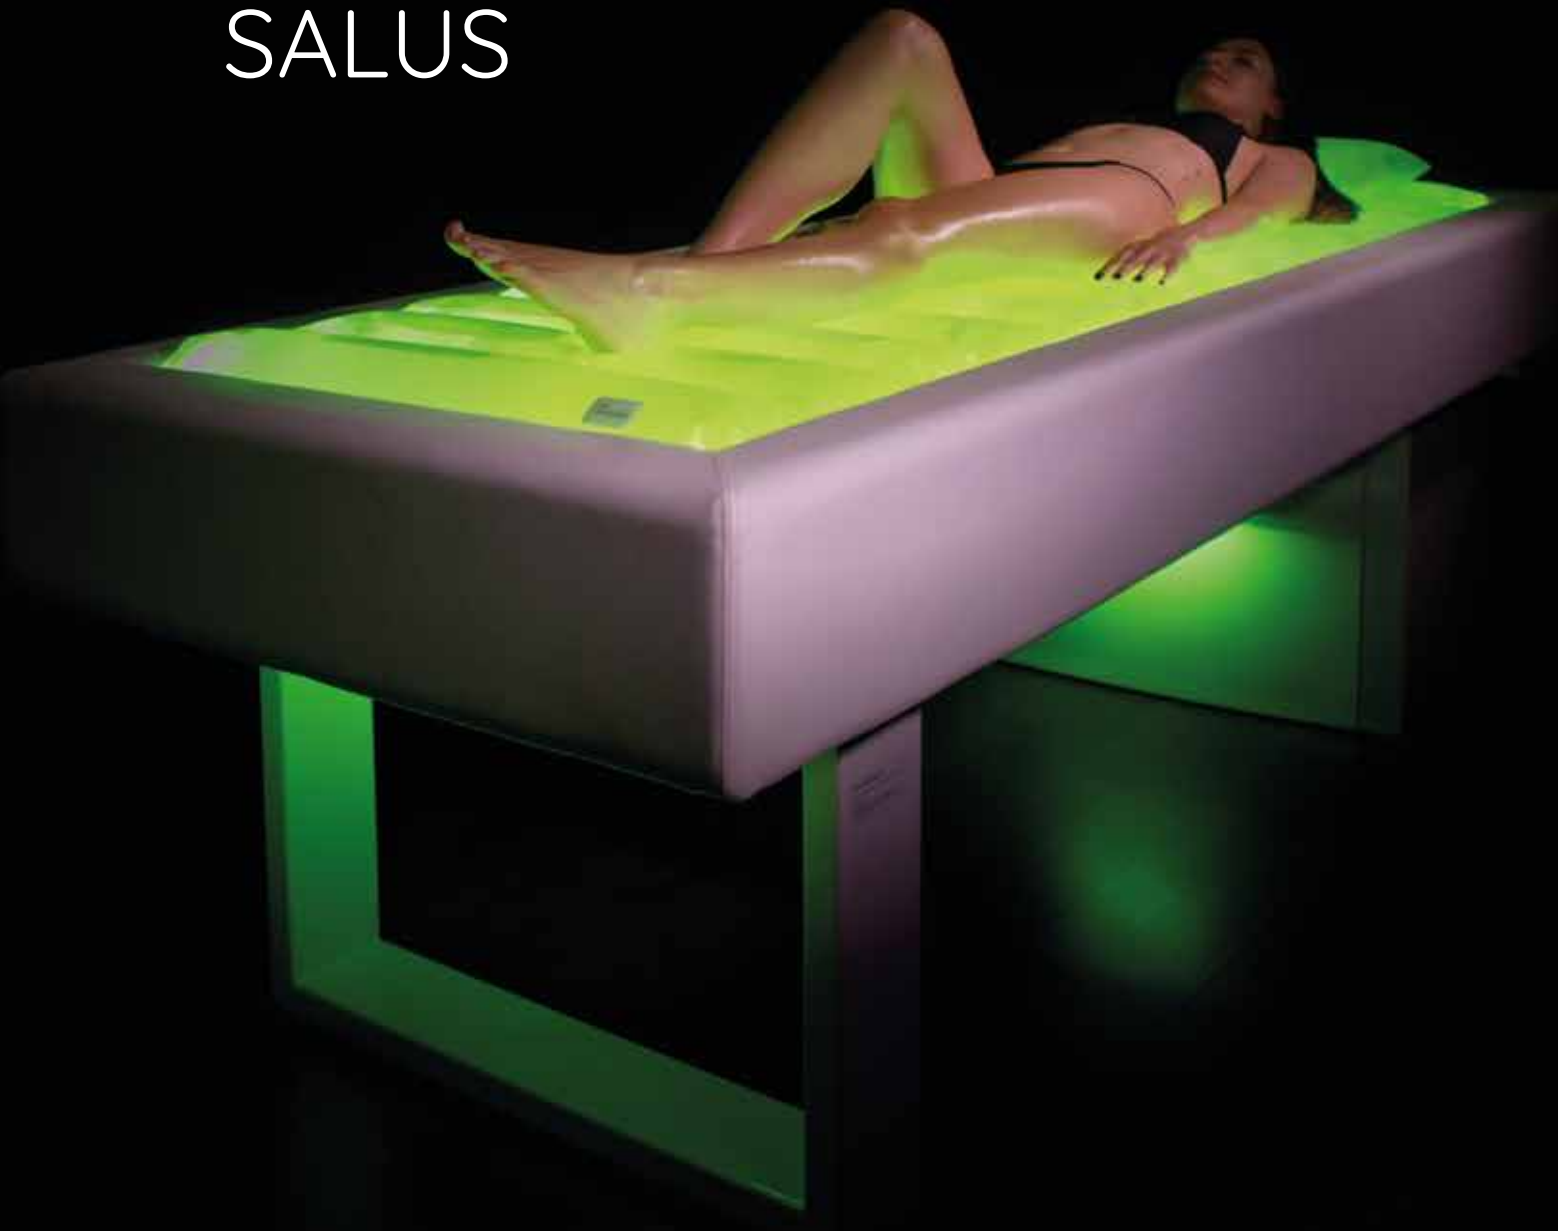

Discover the luxury of our beds for spas and beauty centers, designed to offer enveloping massages, thermal treatments, and rituals that awaken the senses. Our beds are also available with a water mattress, Himalayan salt, or sand, providing personalized options for the utmost comfort of your clients. Beds with steam bath and Scottish shower, tables for Hammam, beds for treatments with music, warmth, aromas, and color cycles: find the bed that best suits your needs for uncompromising well-being. Choose excellence with ISO Benessere®.

AMOR

AMOR

THERMAL STEAM BED WITH SCOTTISH
SHOWER, STEAM BATH, COLOR CYCLES,
MUSIC, AND AROMAS.

SALUS

SALUS

MULTIFUNCTIONAL BED WITH WATER MATTRESS, COLOR CYCLES, MUSIC, AROMAS, AND PHOTOBIOSTIMULATION.

SERENITY

SERENITY

VIBROACOUSTIC BED WITH COLOR CYCLES,
WARMTH, AROMAS, AND MUSICAL MASSAGE.

A woman with long dark hair is lying on her back on a rectangular, glowing blue light panel. She is wearing a black bikini. Her eyes are closed, and she has a serene expression. The background is dark, and the light from the panel illuminates her body. The word "EDEN" is written in white capital letters in the upper left corner of the image.