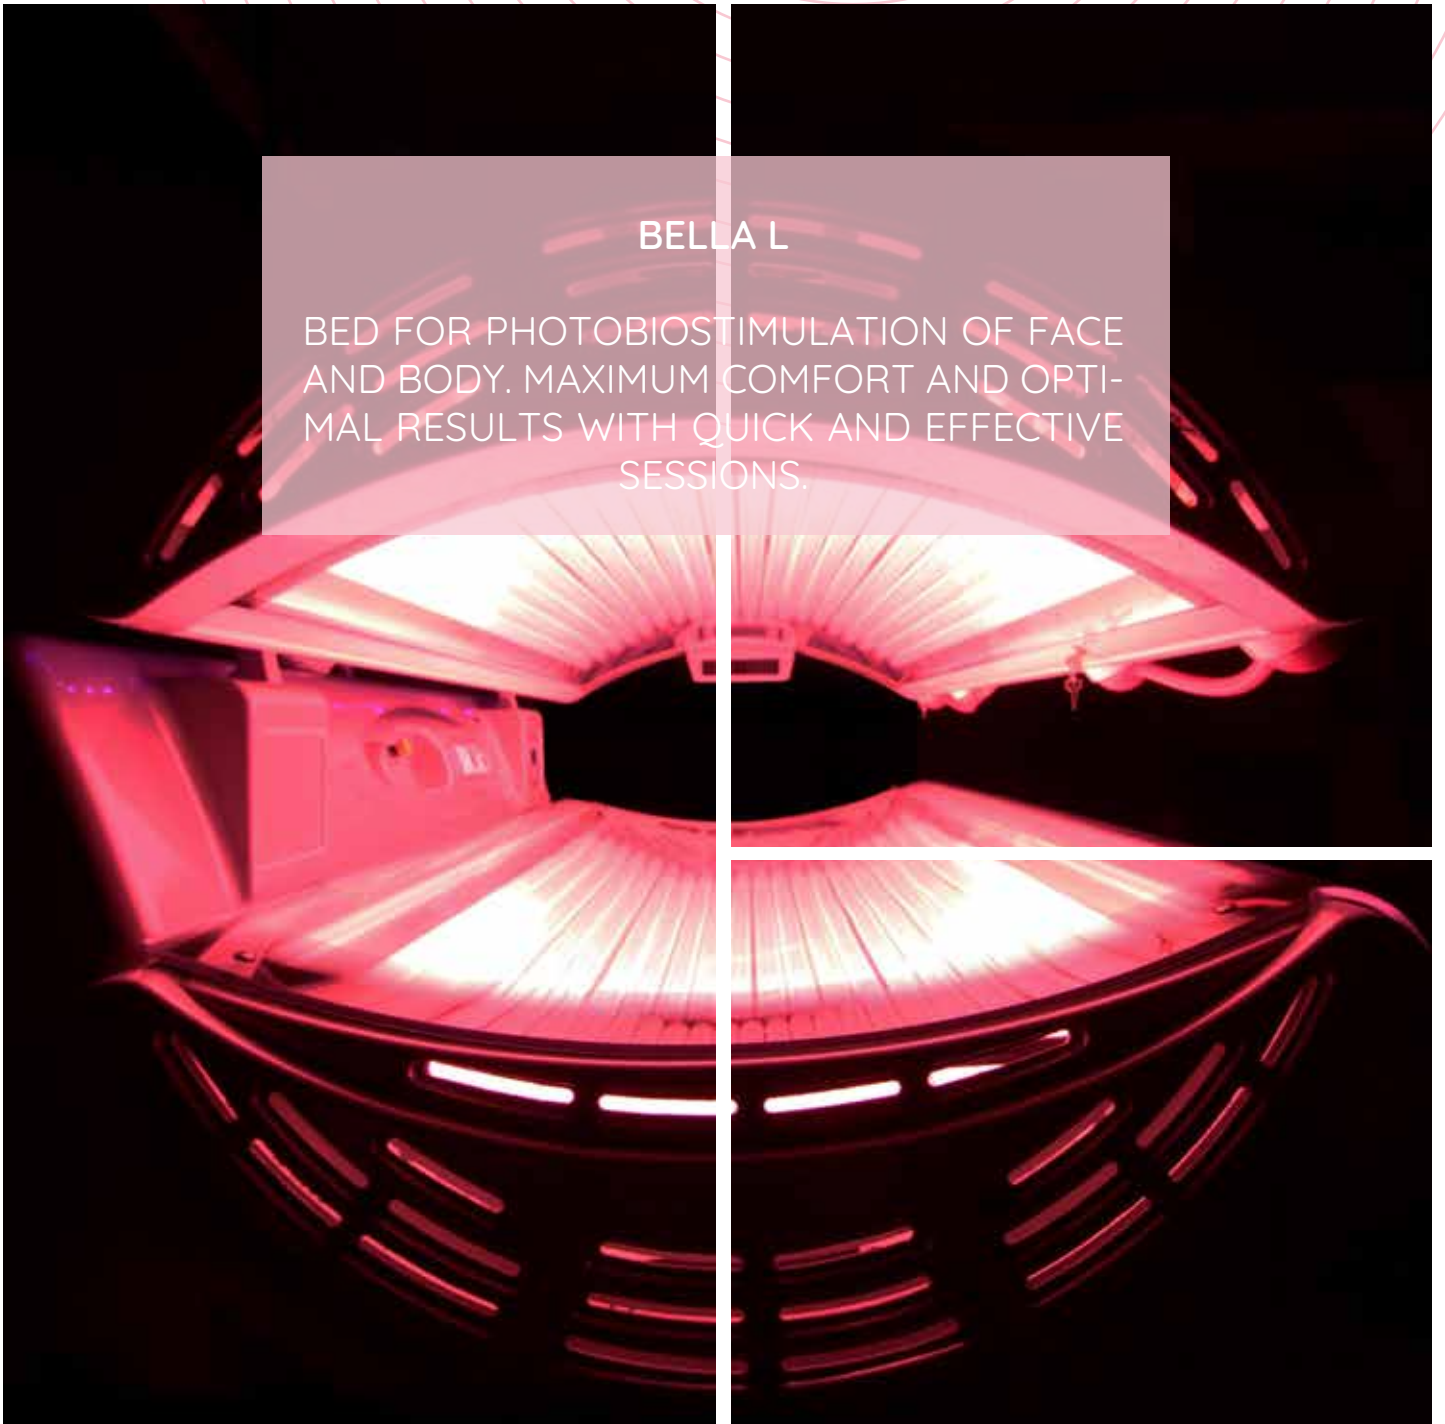

BELLA V

BELLA V

PHOTOBIOSTIMULATION SHOWER FOR
FACE AND BODY TO REDISCOVER YOUR
BEAUTY IN QUICK AND EASY TREATMENTS.

BELLA L

BELLA L

BED FOR PHOTOBIOSTIMULATION OF FACE AND BODY. MAXIMUM COMFORT AND OPTIMAL RESULTS WITH QUICK AND EFFECTIVE SESSIONS.