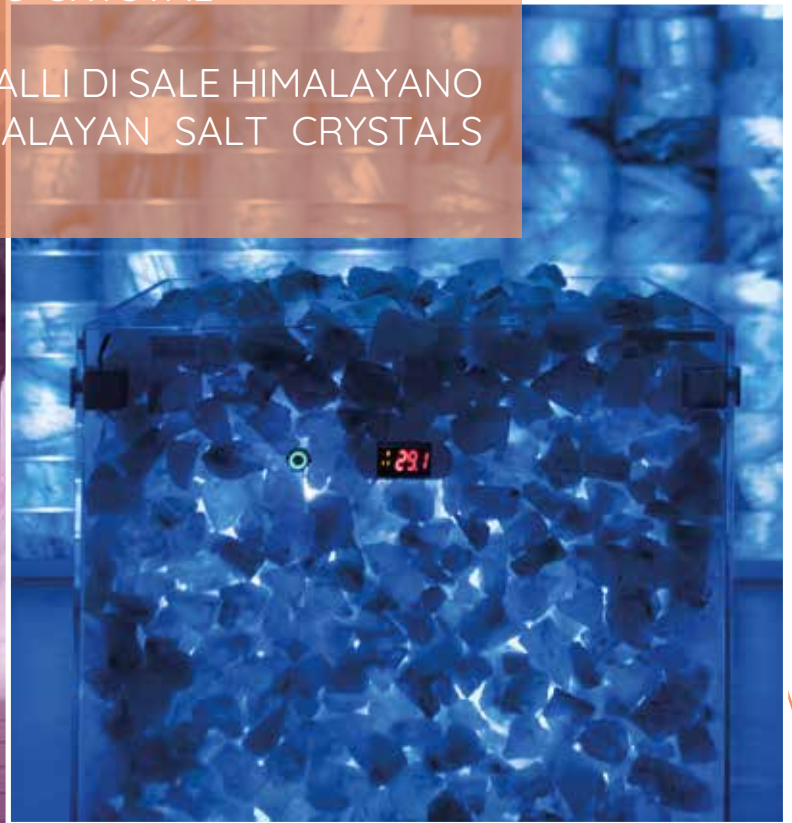

HALO COMPACT

INNOVATIVE PRODUCT FOR SALT THERAPY
WITH CUSTOMIZABLE MUSIC, AROMAS, AND
COLOR CYCLES.

HALO CRYSTAL

HALO CRYSTAL

STUFA CON CRISTALLI DI SALE HIMALAYANO
STOVE WITH HIMALAYAN SALT CRYSTALS

FARO

FARO