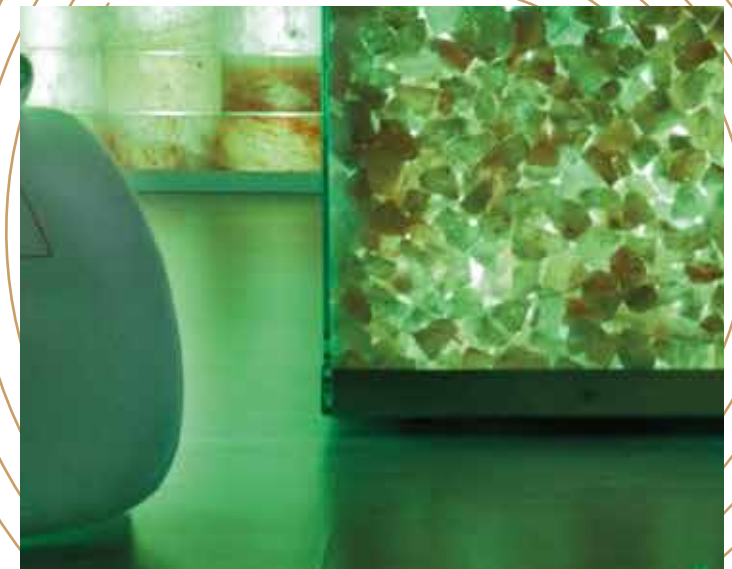

VIRGO

RELAX LOUNGER WITH HEAT, MASSAGE
FUNCTION, AND COSTUMIZABLE COLOR
CYCLES.

DEA STRESS REDUCE

DEA STRESS REDUCE

VIBROACOUSTIC LOUNGER WITH CUSTOMIZABLE COLOR CYCLES, MUSICAL MASSAGE, AND HEATING FUNCTION.