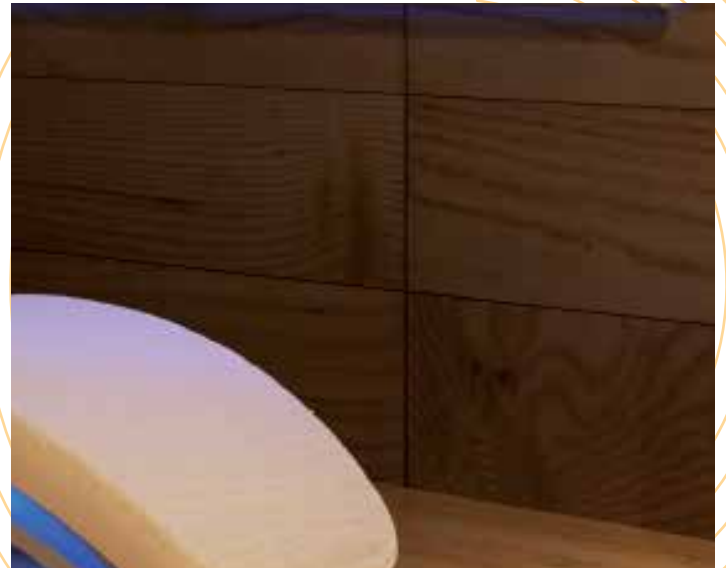

SPOT

LIGHT PANEL WITH CUSTOMIZABLE COLOR CYCLES AND GRAPHICS.