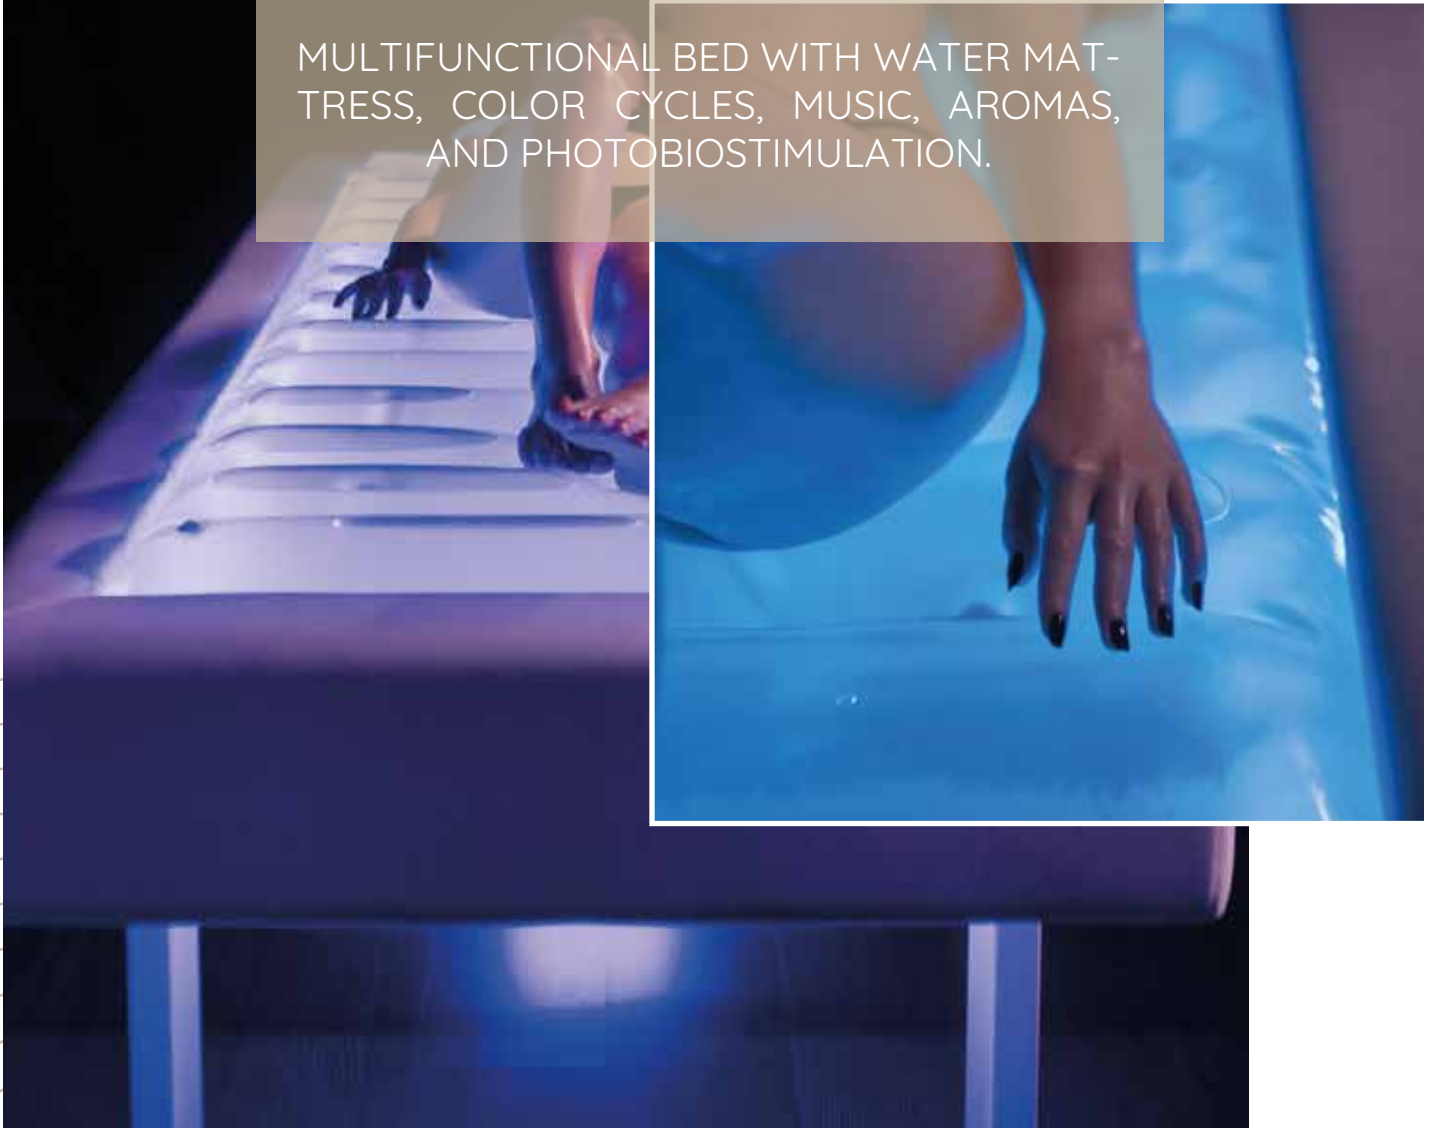

Discover the luxury of our beds for spas and beauty centers, designed to offer enveloping massages, thermal treatments, and rituals that awaken the senses. Our beds are also available with a water mattress, Himalayan salt, or sand, providing personalized options for the utmost comfort of your clients. Beds with steam bath and Scottish shower, tables for Hammam, beds for treatments with music, warmth, aromas, and color cycles: find the bed that best suits your needs for uncompromising well-being. Choose excellence with ISO Benessere®.

AMOR

AMOR

THERMAL STEAM BED WITH SCOTTISH
SHOWER, STEAM BATH, COLOR CYCLES,
MUSIC, AND AROMAS.

SALUS

SALUS

MULTIFUNCTIONAL BED WITH WATER MATTRESS, COLOR CYCLES, MUSIC, AROMAS, AND PHOTOBIOSTIMULATION.

SERENITY

SERENITY

VIBROACOUSTIC BED WITH COLOR CYCLES,
WARMTH, AROMAS, AND MUSICAL MASSAGE.

A woman with long dark hair is lying on her back on a rectangular, glowing blue light panel. She is wearing a black bikini. Her eyes are closed, and she has a serene expression. The background is dark, and the light from the panel illuminates her body. The word "EDEN" is written in white capital letters in the upper left corner of the image.

ALTEA

SOLAR SHOWER FOR TANNING AND COLLAGEN STIMULATION WITH CUSTOMIZABLE GRAPHICS.

MAXTER V28 ER

The image is a composite of two photographs. The left side shows a woman from the chest up, her skin glistening with water, and her hair is wet and dripping. She is looking downwards. The right side is a close-up of a shower head with multiple jets of water spraying out. A semi-transparent blue rectangle is overlaid in the center, containing white text. In the top-left corner, there are several concentric blue circles of varying radii.