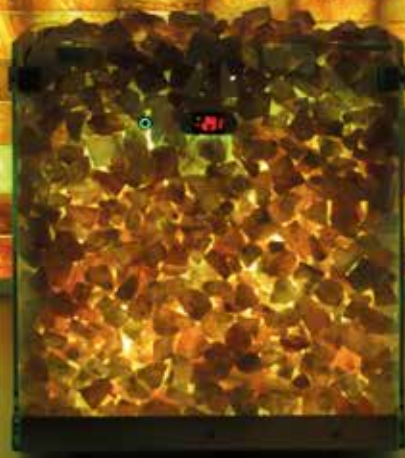

HALO CRYSTAL