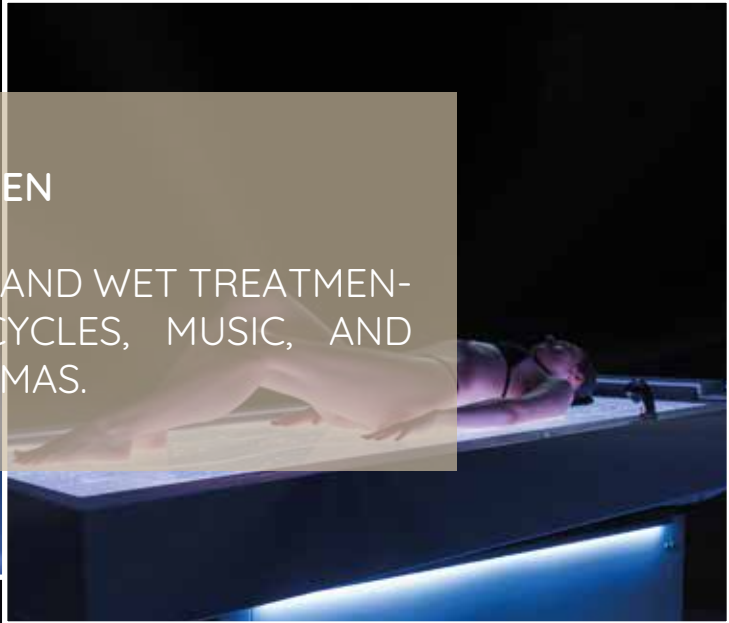

EDEN

TABLE FOR HAMMAM AND WET TREATMENTS WITH COLOR CYCLES, MUSIC, AND AROMAS.