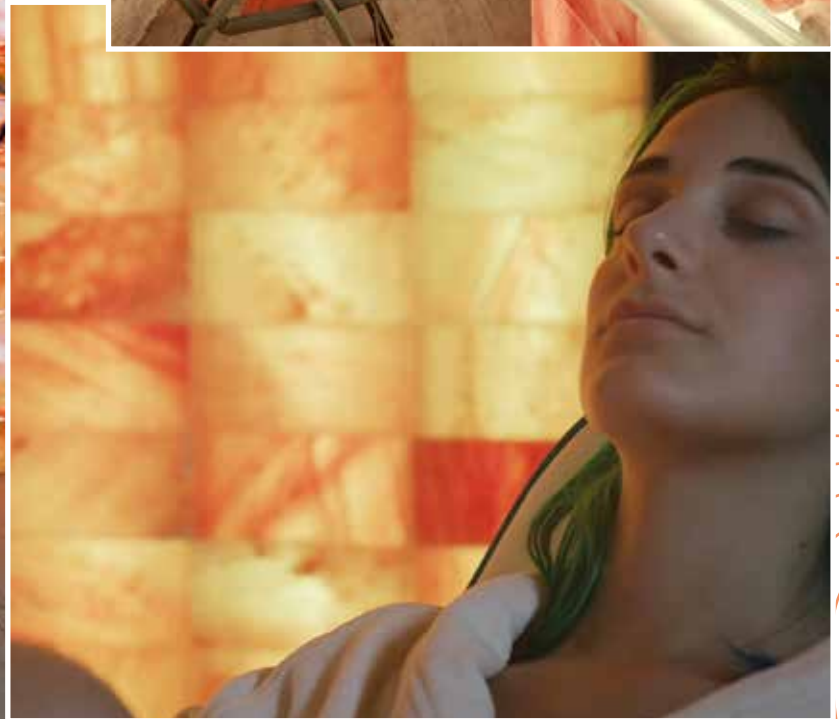

VERTICAL PINK SALT

HIMALAYAN SALT WALL WITH CUSTOMIZABLE COLOR CYCLES.