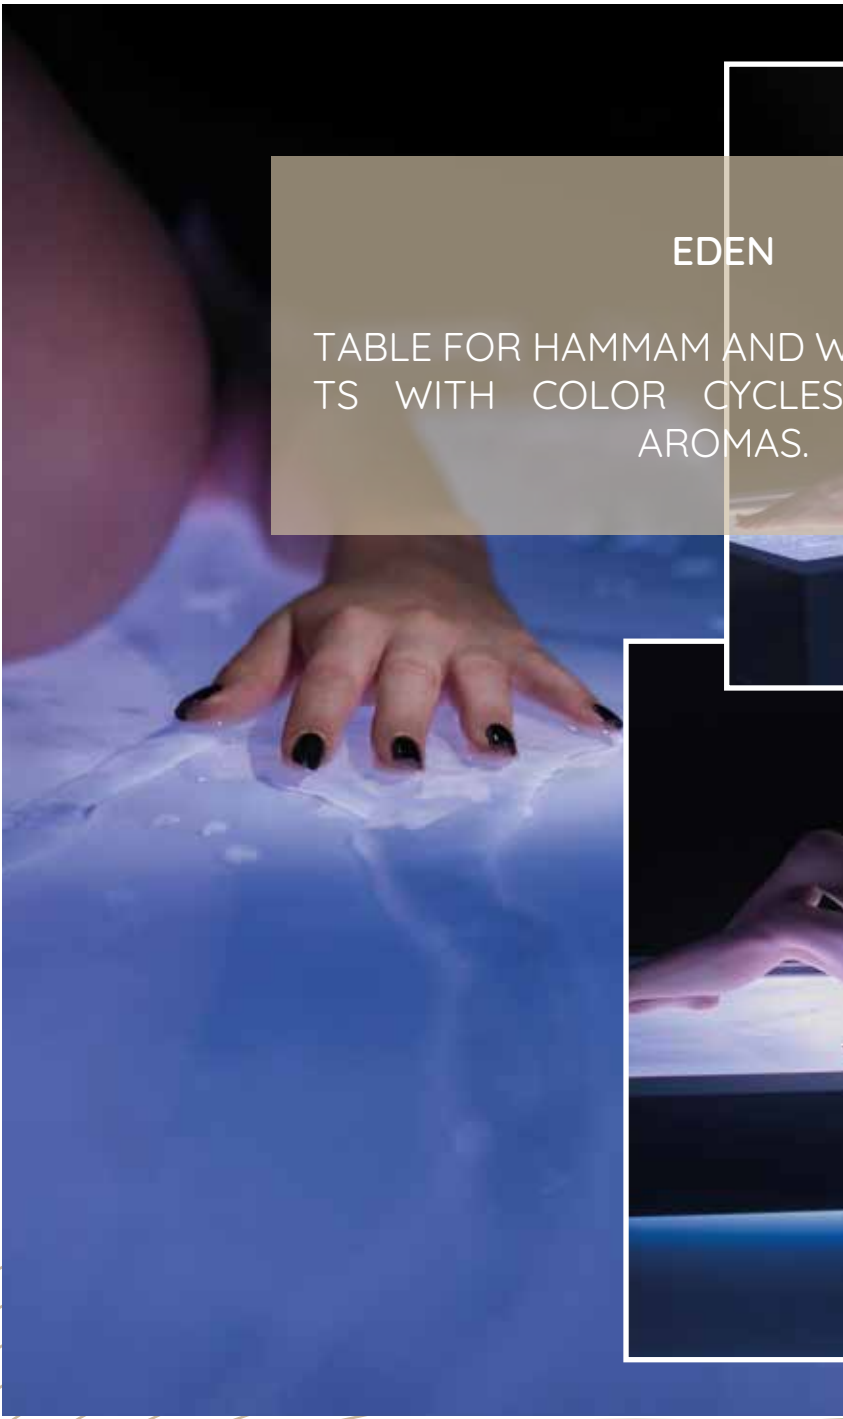

EDEN

TABLE FOR HAMMAM AND WET TREATMENTS WITH COLOR CYCLES, MUSIC, AND AROMAS.