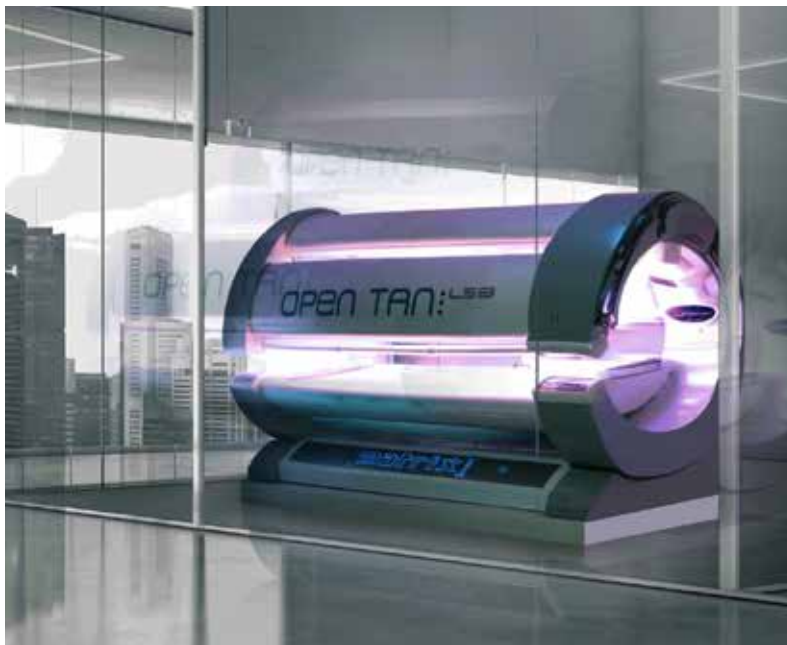

MATRIX L58 OPEN TAN

HIGH AND LOW-PRESSURE TANNING BED
FOR AN ADVANCED TANNING EXPERIENCE.